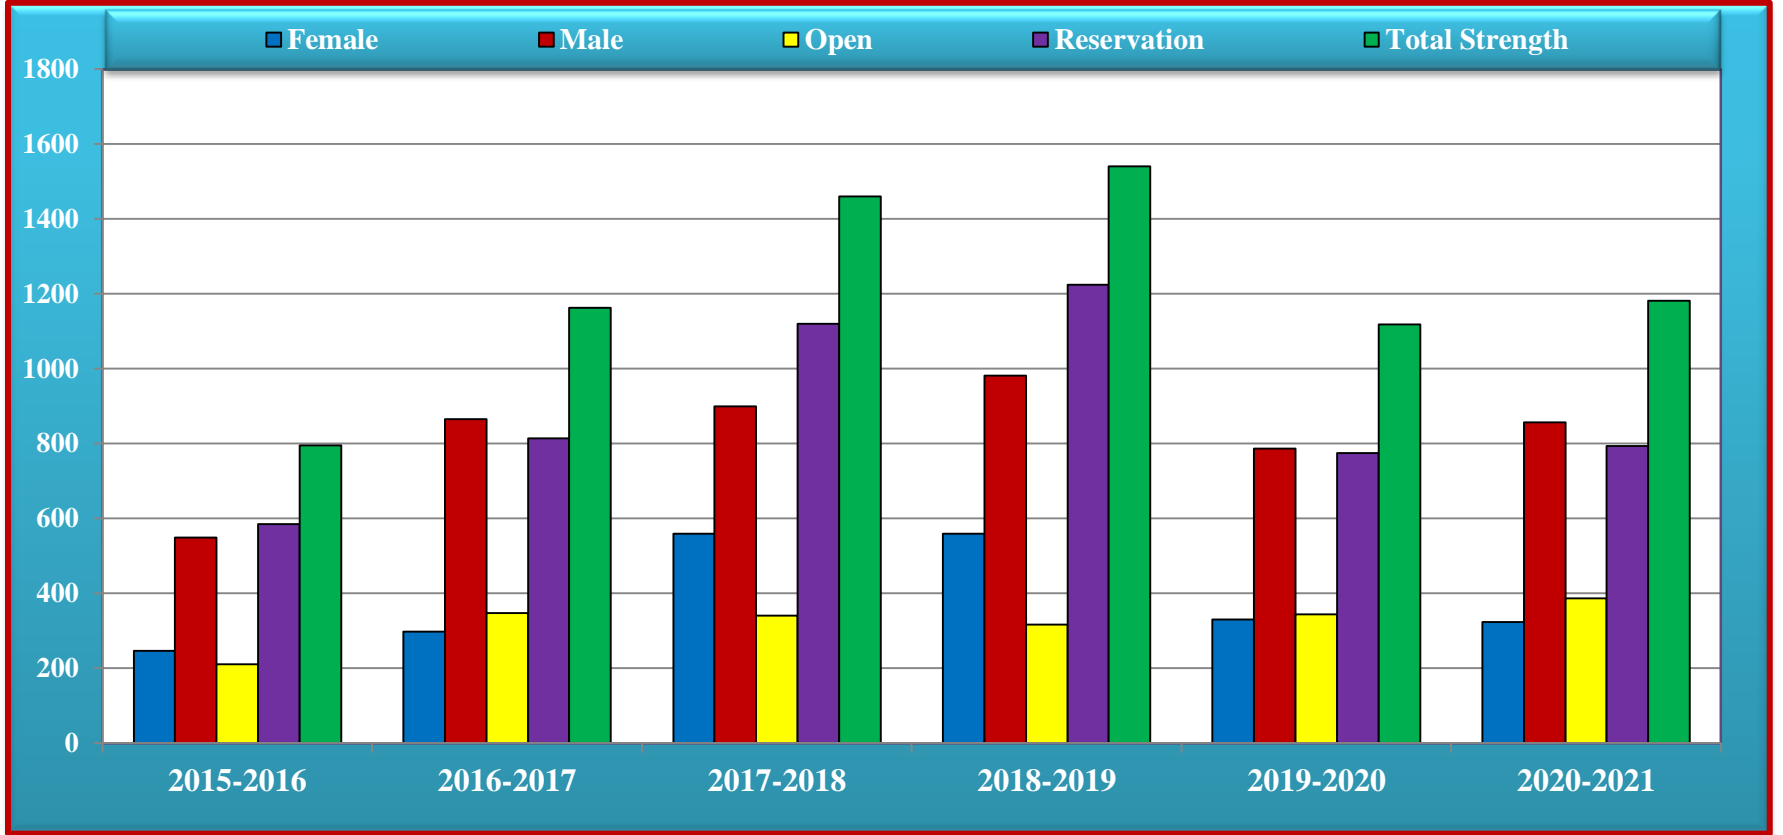

NAVYUVAK SHIKSHAN PRASARAK MANDAL, CHAPOLI
SANJEEVANE MAHAVIDYALAYA, CHAPOLI, TQ. CHAKUR, DIST. LATUR
STUDENT ENROLLMENT

OPEN, RESERVATION, MALE & FEMALE STRENGTH FROM - 2015 - 2016 TO 2020 - 2021

Course / Year	2015 - 2016	2016 - 2017	2017 - 2018	2018 - 2019	2019 - 2020	2020 - 2021
Open	210	348	340	317	344	387
Reservation	585	814	1120	1224	774	794
Male	549	865	900	982	787	857
Female	246	297	560	559	331	324
Total Strength	795	1162	1460	1541	1118	1181